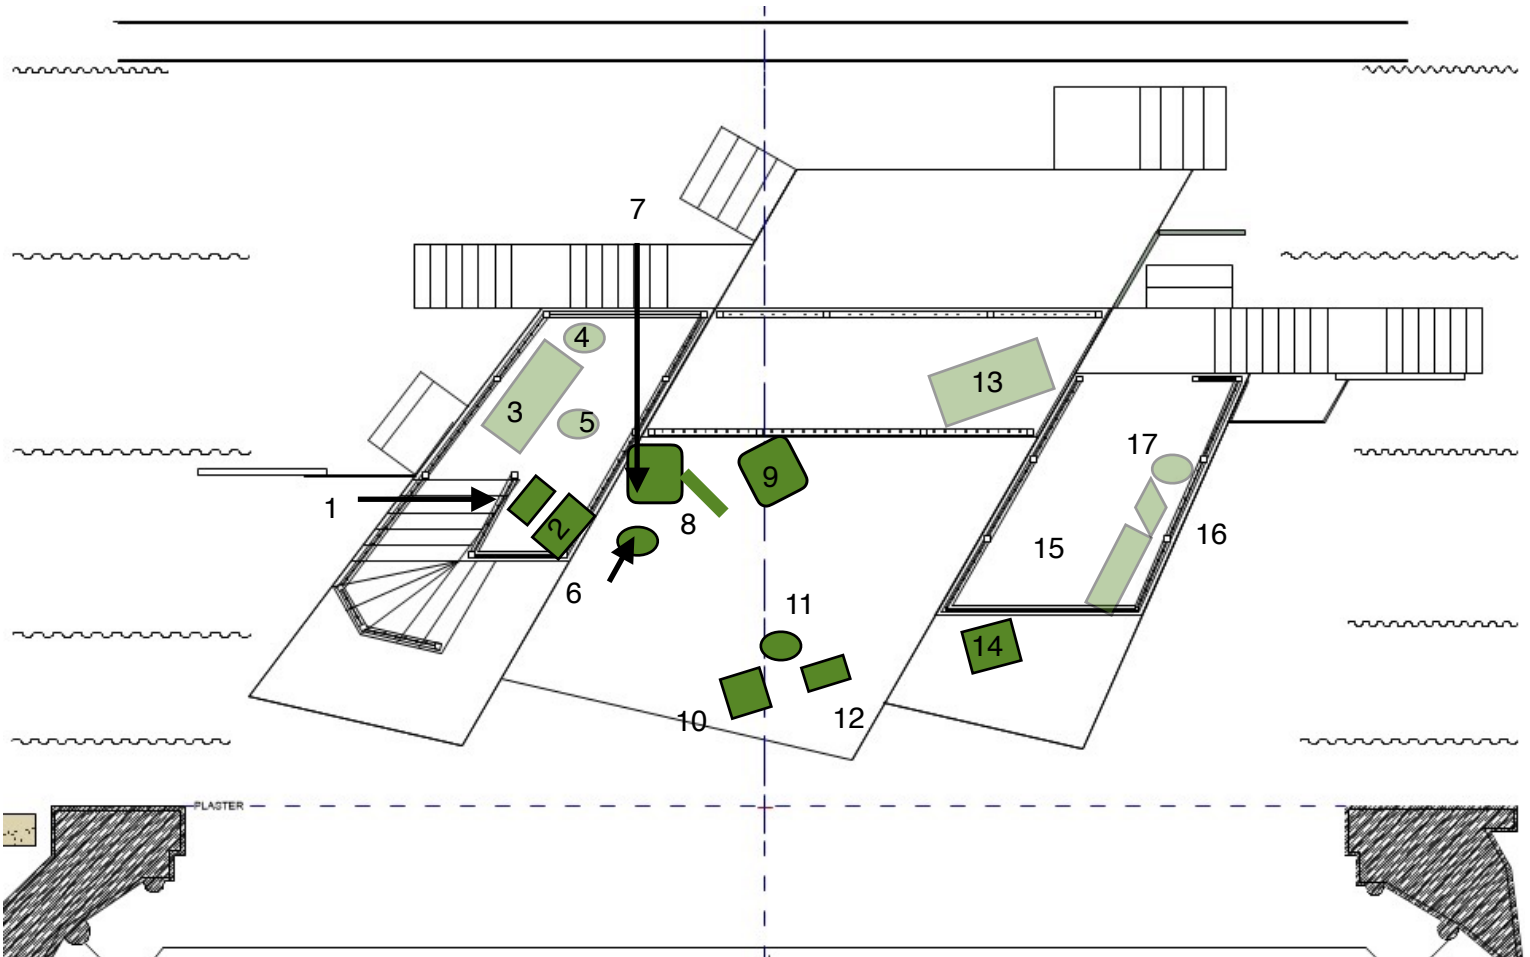

LA BOHÈME

Props Running

ACT I PRESET

Spike Color = Dark Green

****NOT TO SCALE****

Director: Manich
 Conductor: Vordoni
 Score: Ricordi
 acb 11.5.16 V. FINAL

- | | | |
|-------------------------|--------------------------|----------------------------------|
| 1) Wooden bench seat | 8) Poker | 15) 3' wooden bench |
| 2) Writing table | 9) Armchair | 16) Canvas painting of landscape |
| 3) Slatted wooden table | 10) Painter's easel | 17) Flowered wooden chair |
| 4) Brown wooden chair | 11) Tall wooden stool | |
| 5) Blue wicker chair | 12) Dark brown end table | |
| 6) Red wooden chair | 13) Bed w/ blanket | |
| 7) Cast-iron stove | 14) Clump of 3 canvasses | |