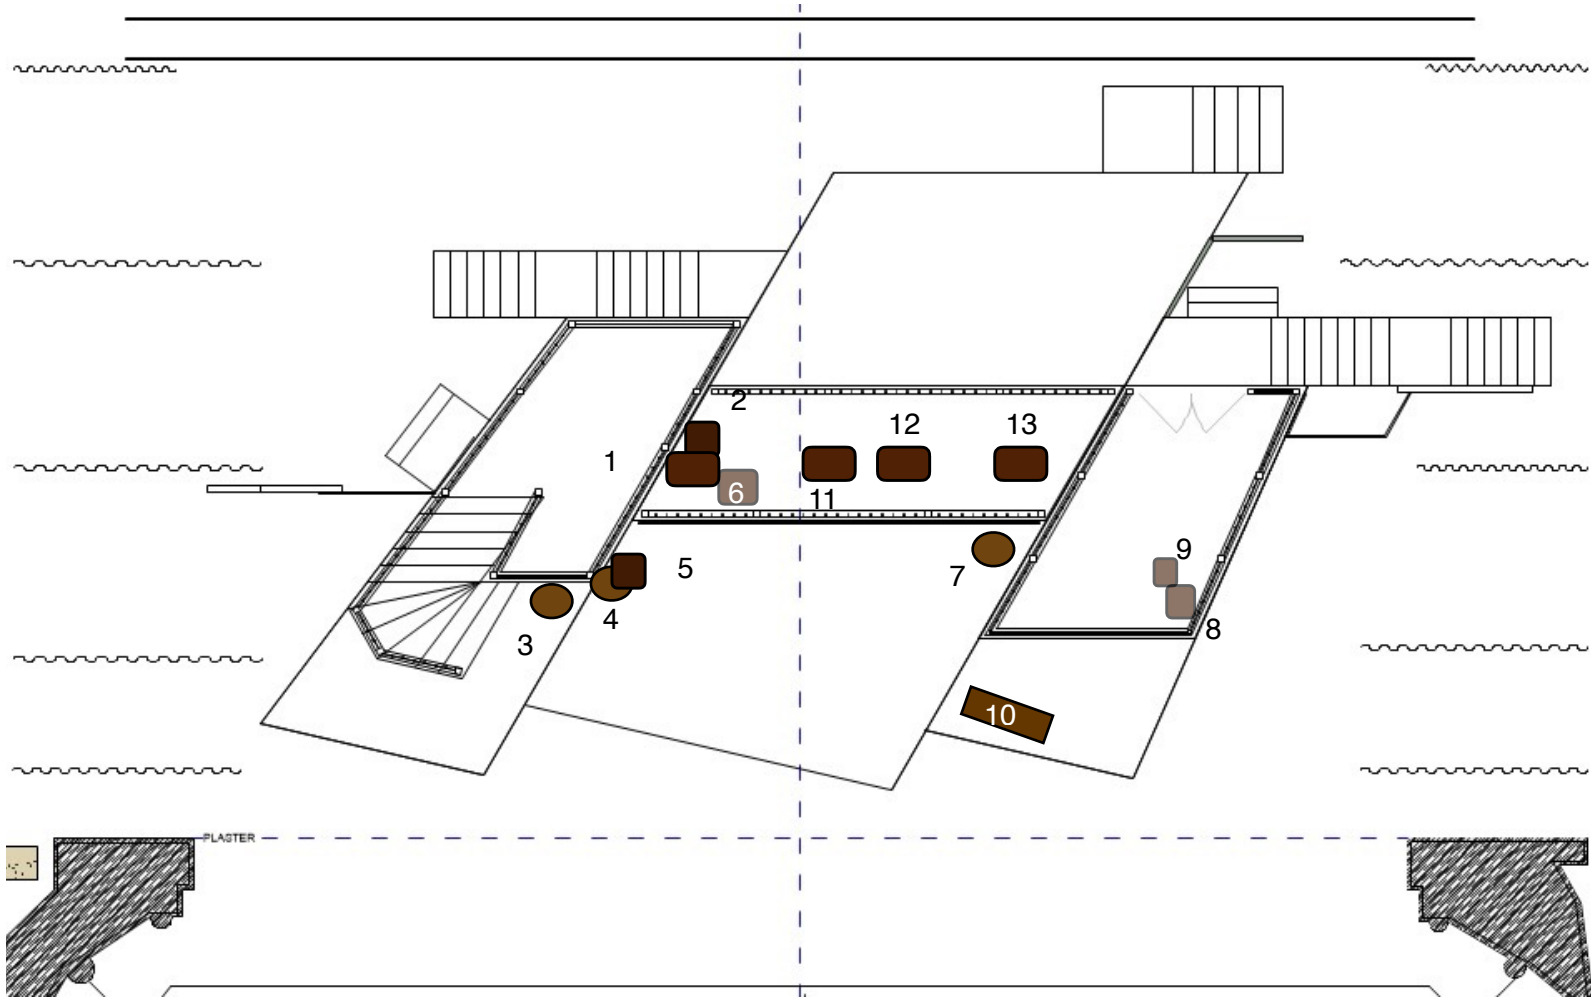

INTERMISSION 1 (20:00)

WHERE	WHO	WHAT
Onstage right		SWEEP remaining shards of breakaway plate from deck
Onstage		CLEAN any food/liquid spills
Onstage right platform		STRIKE: - 2 brooms - 2 dustpans
		SET: - Barrel #3
Onstage center platform		STRIKE: - 4 round café tables w/ 12 chairs - large "Bohemian" café table w/ 5 chairs - 4 wreaths from hooks on back walls
		SET: - Barrel #2 and fire pit (see photo p. 12) - Folding camp stool
Onstage left platform		SET: - Barrel #1 - Short and tall stacks of crates (see photo p. 12) - 3' wooden bench
Onstage 2nd level		STRIKE: - Long and short bills - Brown-wrapped package
		SET: - 3 square stools w/ 1 beer tankard on each - Square stool w/ carpet bag, men's shirts and pants (see photo p. 10)
Offstage		EMPTY square bordeaux basket (from Act I) TRACK to stage right escape stairs
		TRACK large wooden matchbox (from Act I) to stage left props table ADD matchbox to small round medicine basket

LA BOHÈME

Props Running

ACT III PRESET

Spike Color = Brown

NOT TO SCALE

Director: Manich
 Conductor: Vordoni
 Score: Ricordi
 acb 11.5.16 V. FINAL

- | | |
|----------------------------------|-------------------------------------|
| 1) Black square wooden stool | 8) Tall stack of crates |
| 2) Men's shirts/pants, carpetbag | 9) Short stack of crates |
| 3) Barrel #1 | 10) 3' wooden bench |
| 4) Barrel #2 | 11) Brown woven square wooden stool |
| 5) Fire pit | 12) Red woven square wooden stool |
| 6) Folding camp stool | 13) Solid brown square wooden stool |
| 7) Barrel #3 | |