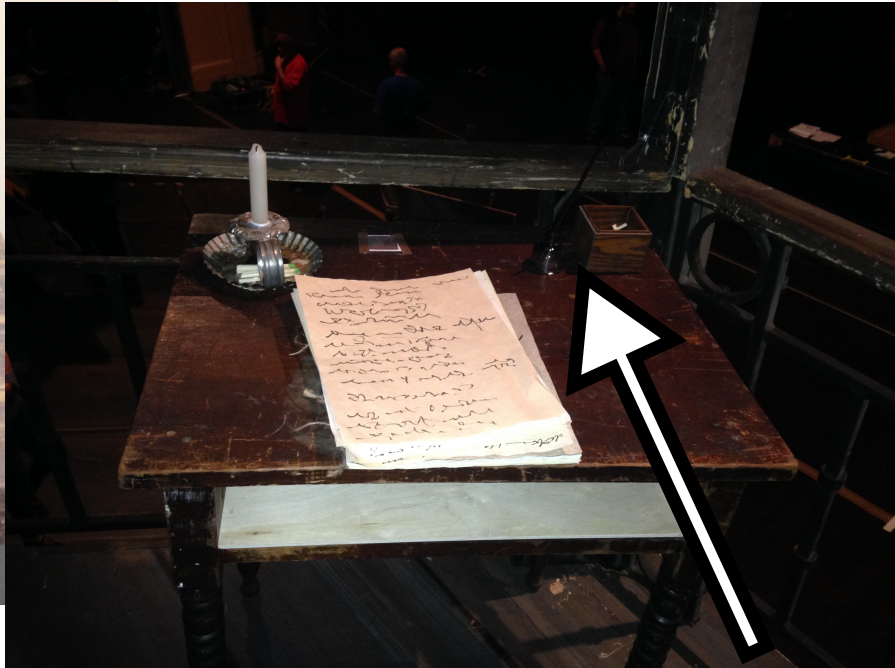

Writing Table
Nib Pen w/ Inkwell