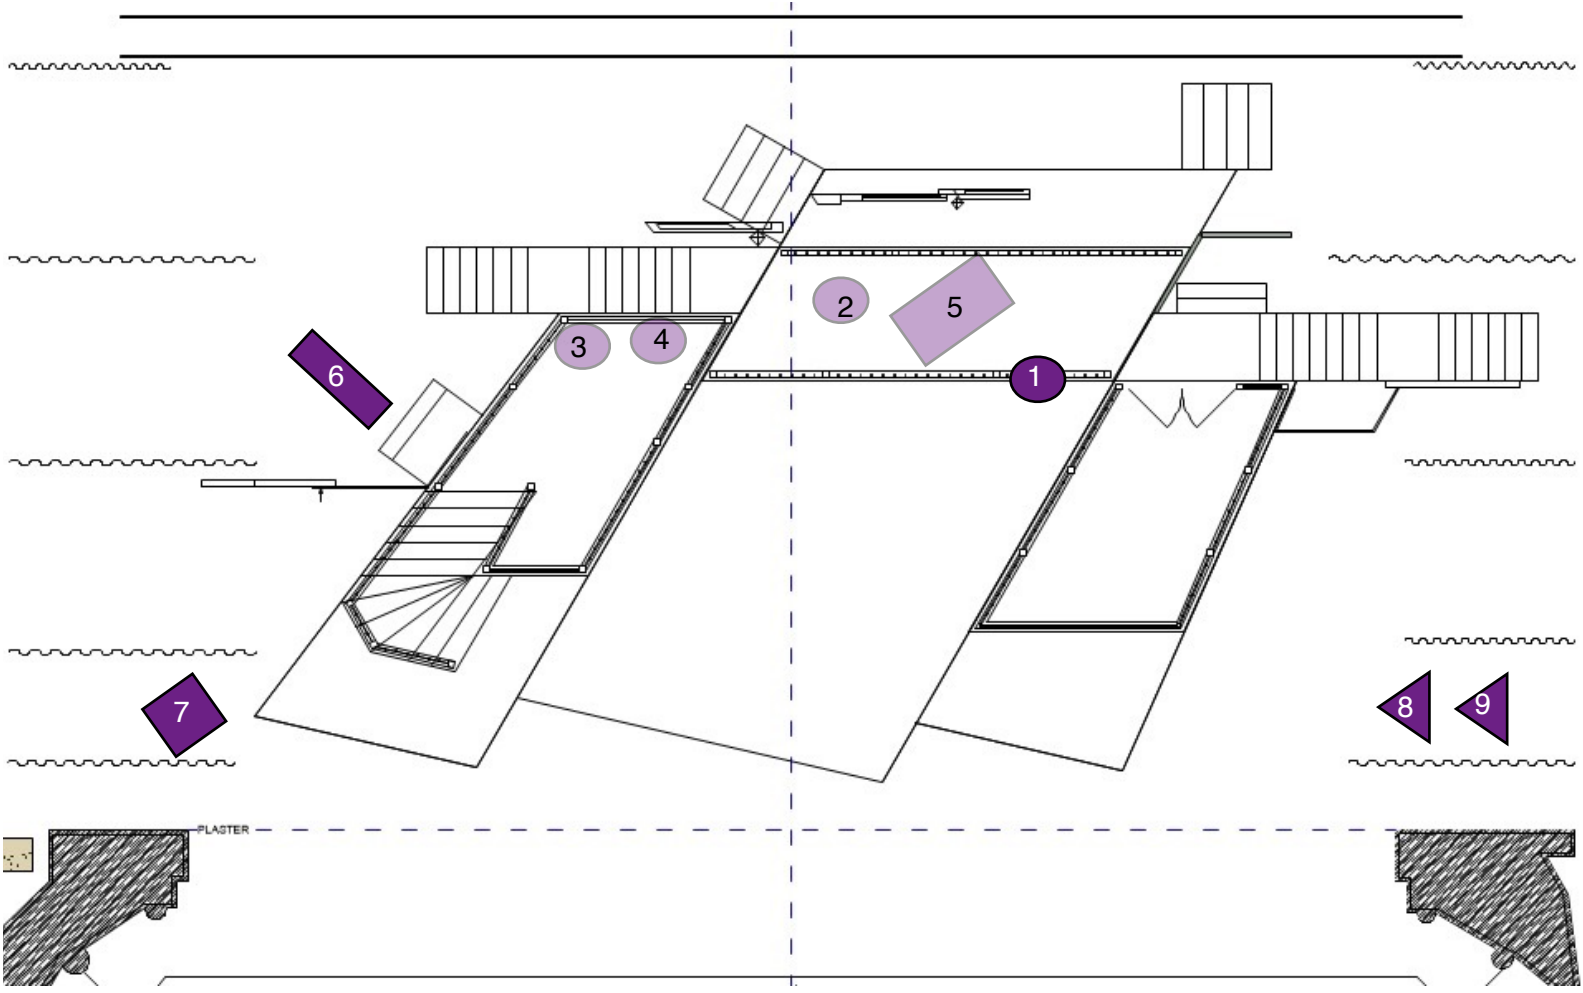

LA BOHÈME

Props Running

ACT II PRESET

Spike Color = Purple

NOT TO SCALE

Director: Manich
 Conductor: Vordoni
 Score: Ricordi
 acb 11.5.16 V. FINAL

- | | |
|-------------------------------|-----------------|
| 1) Café table #1 w/ 1 chair | 6) Waiter table |
| 2) Café table #2 w/ 5 chairs | 7) Book cart |
| 3) Cafe table #3 w/ 2 chairs | 8) Hat cart |
| 4) Cafe table #4 w/ 4 chairs | 9) Bottle cart |
| 5) Bohemian table w/ 5 chairs | |

LA BOHÈME

Props Running ACT II PHOTOS

Café table / chair setup

Waiter Table Setup

* indicates consumable item

LA BOHÈME

Props Running

ACT II (17:45)