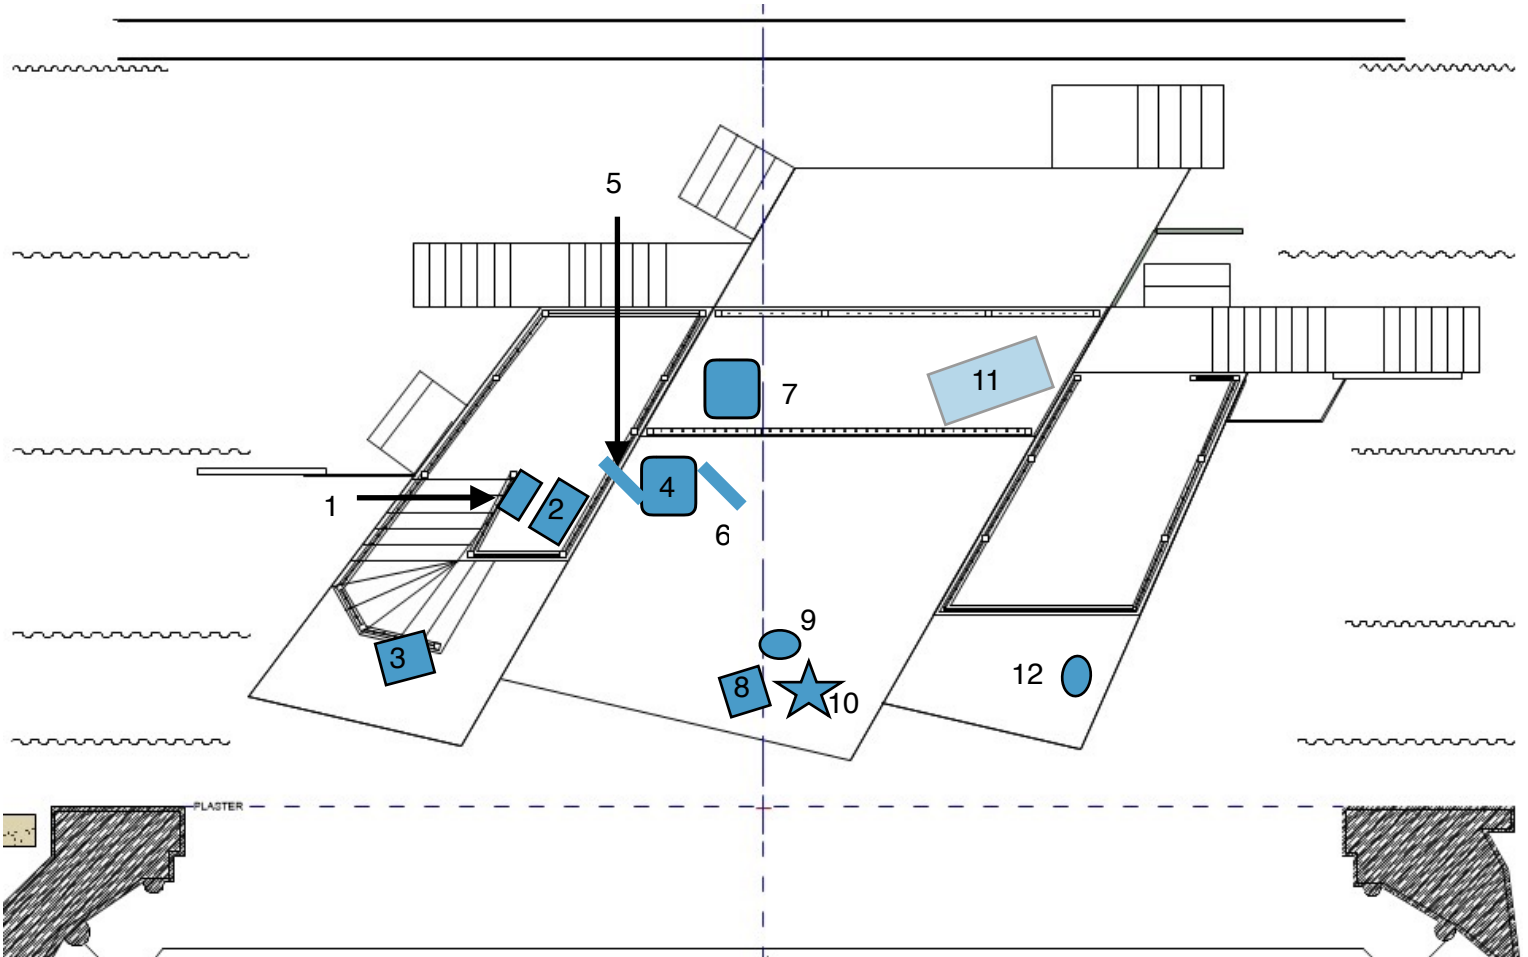

LA BOHÈME

Props Running

ACT IV PRESET

Spike Color = Teal

(Act I duplicate spikes are in dark green)

NOT TO SCALE

Director: Manich
Conductor: Vordoni
Score: Ricordi
acb 11.5.16 V. FINAL

1) Wooden bench seat	7) Armchair
2) Writing table	8) Painter's easel
3) Clump of 3 canvases	9) Tall wooden stool
4) Cast-iron stove	10) Cluster of painting supplies
5) Clothesline w/ blanket	11) Bed w/ bedding
6) Shovel	12) Flowered wooden chair